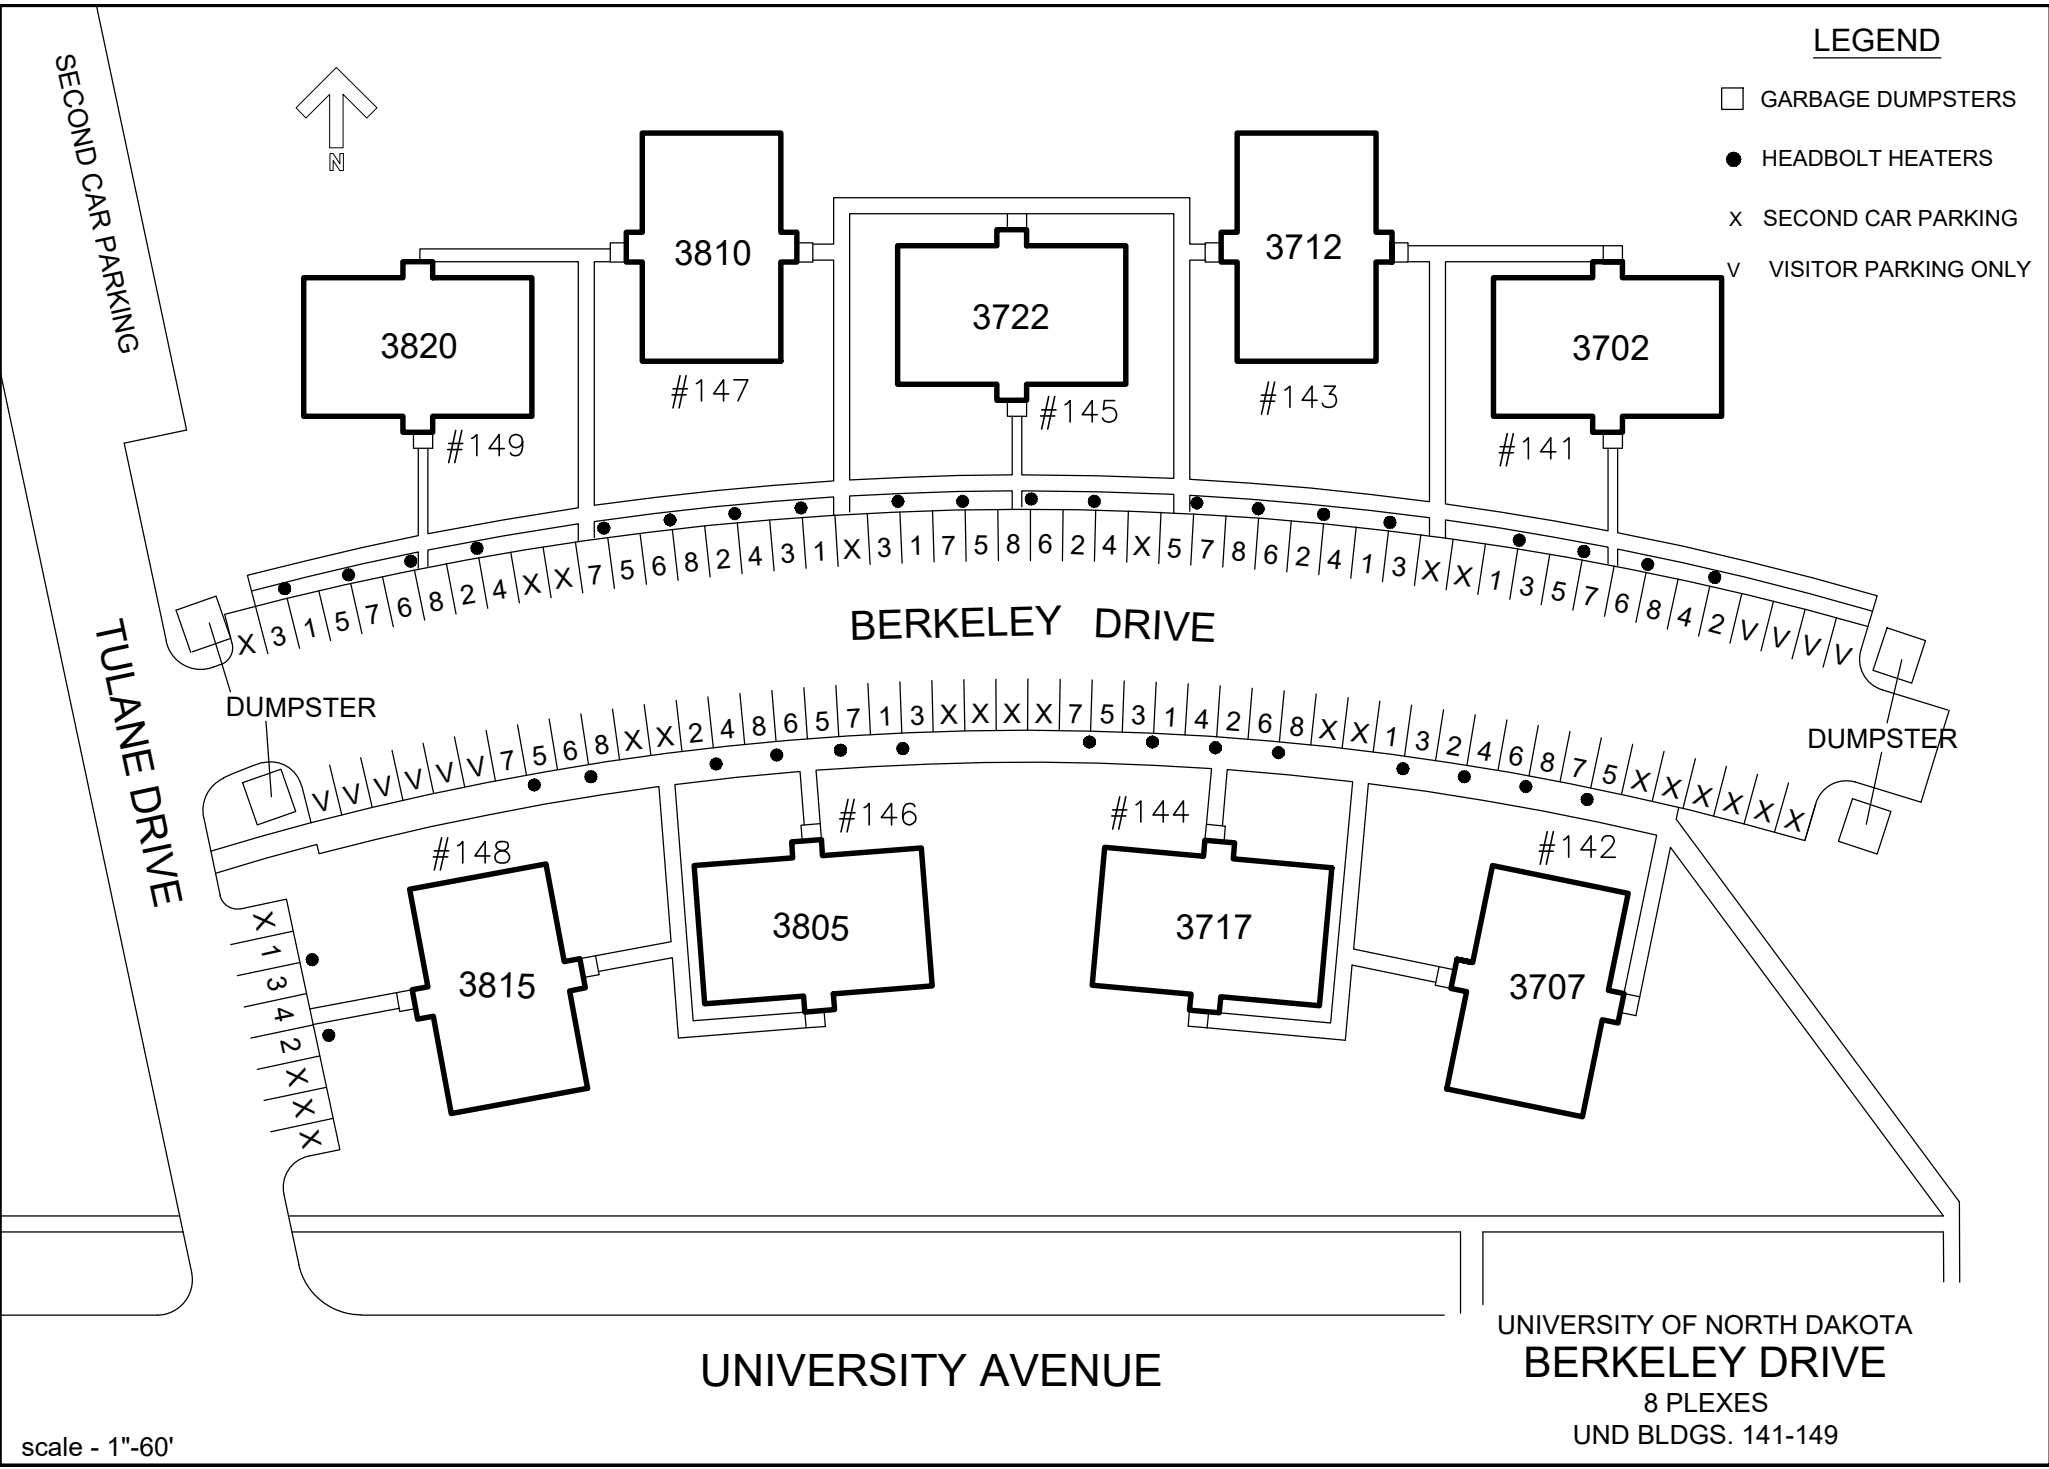

LEGEND

- GARBAGE DUMPSTERS
- HEADBOLT HEATERS
- X SECOND CAR PARKING
- V VISITOR PARKING ONLY

scale - 1"-60'

UNIVERSITY AVENUE

UNIVERSITY OF NORTH DAKOTA
BERKELEY DRIVE
 8 PLEXES
 UND BLDGS. 141-149